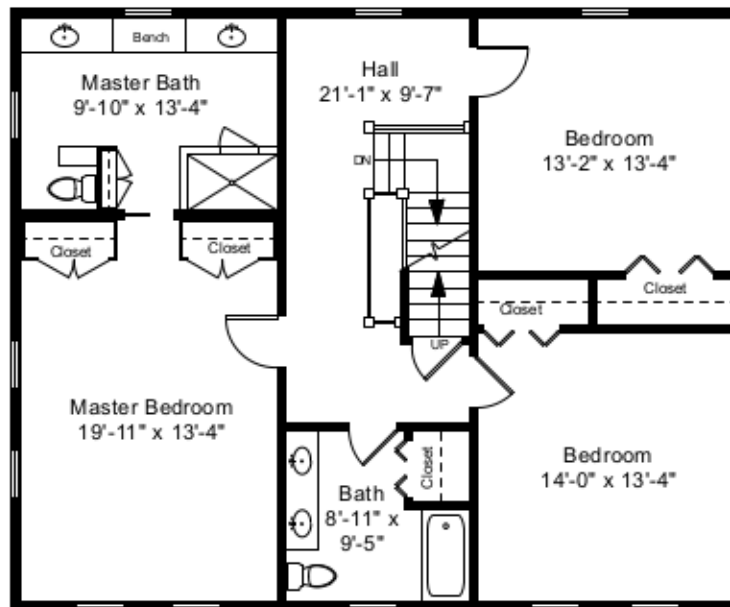

Third Floor Plan
Ceiling Height = 6'-9"

Second Floor Plan
Ceiling Height = 8'-6"

356 Doyle Avenue
Providence, RI 02906

2

Completed: March 2018

Note: Dimensions are not guaranteed and are provided for informational purposes only. Individual room dimensions are not used to calculate overall square footage.

NATIONAL
FLOOR PLANS
& PHOTOGRAPHY
(800) 328-0217